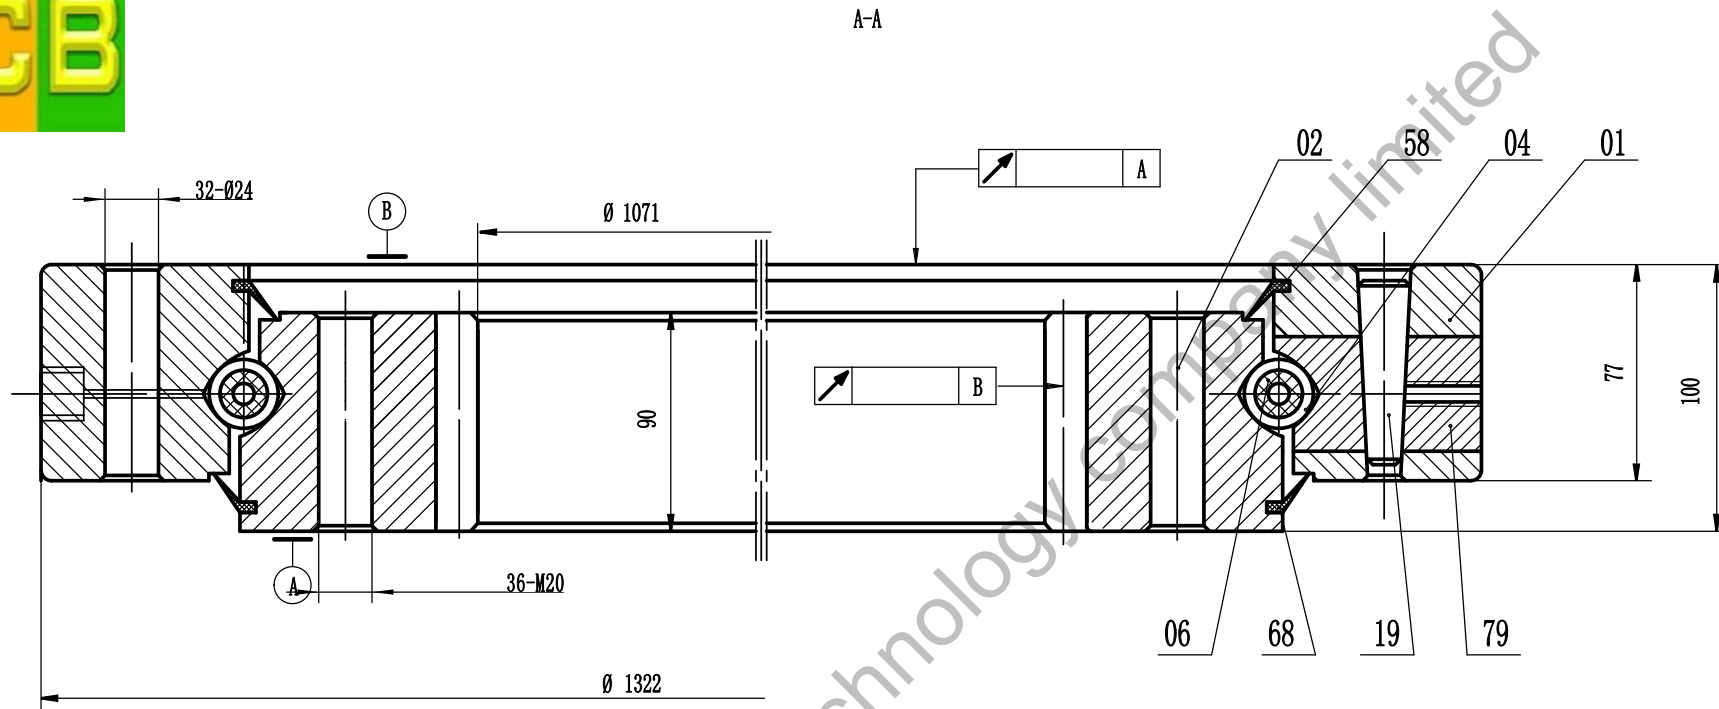

JCB

Remark:

1. Luoyang JCB Bearing Technology Co., Ltd is a design and manufacture Inc, we manufactured slewing bearing for all kinds of various brand excavator, specialize in industry of manufacturing slewing bearing for excavator more than 30 years.
2. This drawing is reference for user, if you need formal drawing, please contact with us to obtain the official drawing.

slewing bearing for sany excavator	SY215-9	
	Weight(kg)	
	Luoyang JCB Bearing Technology Co., Ltd	